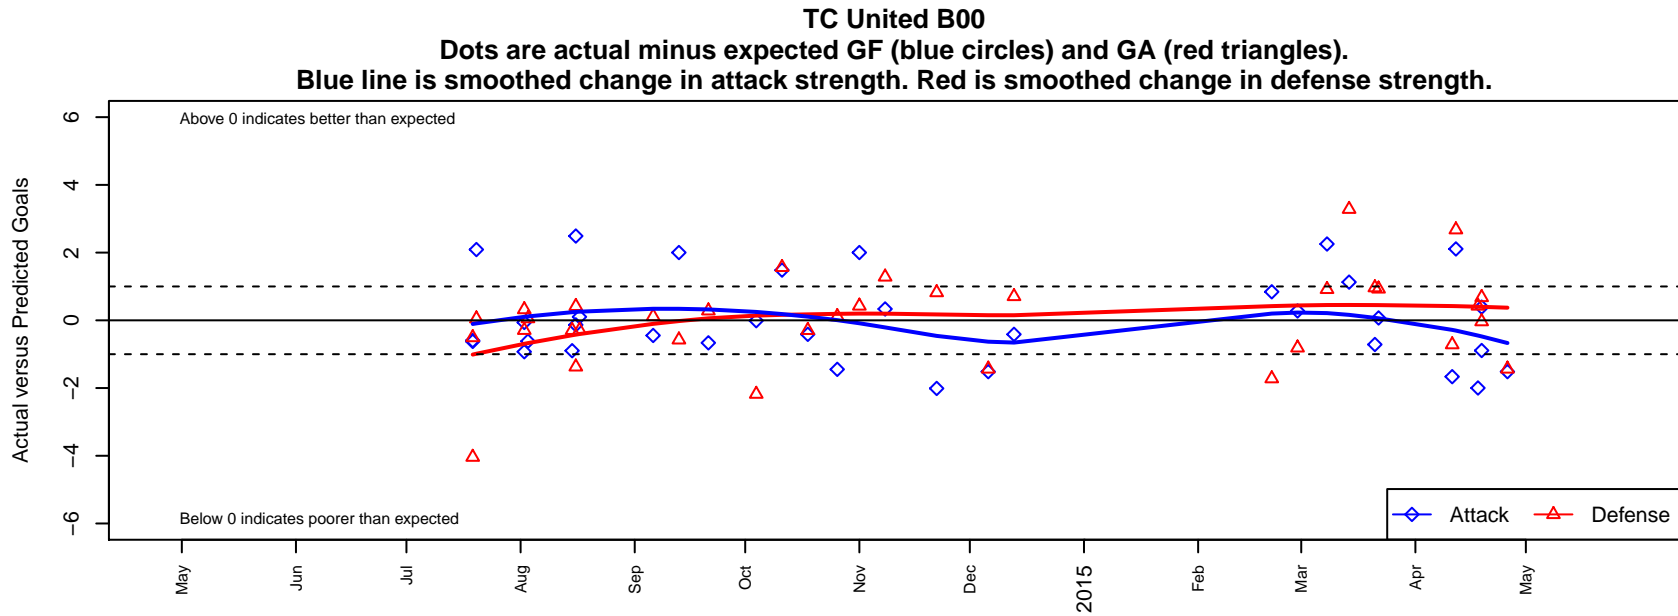

## TC United B00

Thurston County United  
 Lacey, WA  
 B00 total strength=953  
 attack=1.78 defense=1.63  
 fall league = PSPL Copa U14  
 spr league = Spr PSPL Classic 3 U14  
 notes= Mclnroy 2014;

alt names used:  
 TC United BU14 – Mclnroy  
 TC United BU14 – Mclnroy  
 TC United BU14 – Mclnroy  
 TC UNITED – B00 MCINROY ()

Venues played:  
 2014 KITG BU14–15 Green  
 2014 Dungeness Cup BU14–15  
 2014 Tyee Cup Silver U13–14  
 2014 PSPL Copa U14  
 2014 Spr PSPL Classic 3 U14  
 2014 WA Cup BU14 Silver/Bronze U14

**attack and defense variance (black dot)  
relative to other teams  
and top 10 in region**