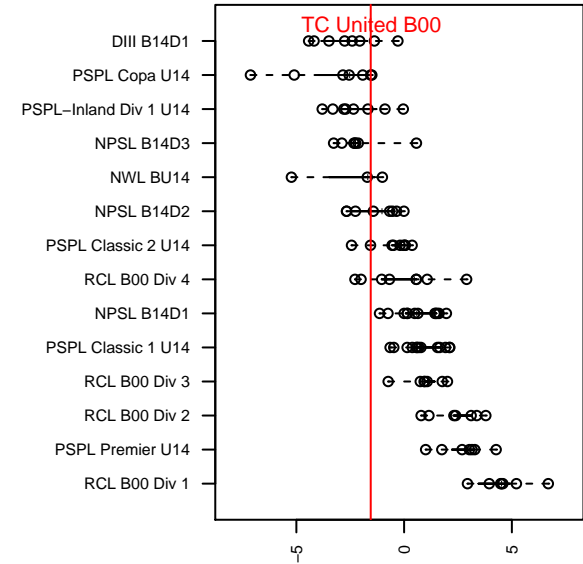

**attack and defense rating
relative to others at age
and all opponents in last 13 months**